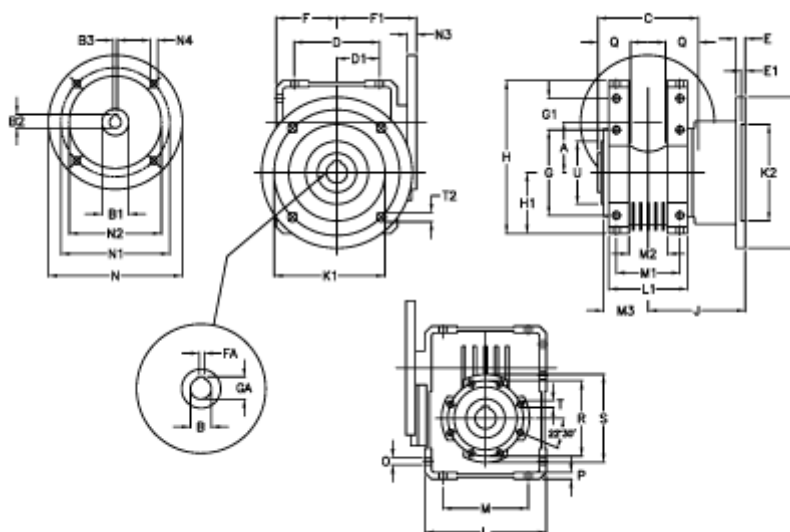

Article number: 392208600744016

Description: Worm Gear with Torque Limiter
W86 L1-UF-7-P100 B5

Measures

A = 86.90	E = 15	H = 245.5	M = 144	N4 = 12,5	U = 110
B = 35	E1 = 6	H1 = 100.0	M1 = 101	O = 11.5	
B1 E7 = 28	F = 100	J = 151.0	M2 = 57	P = 11	
B2 = 31.3	F1 = 136	K = 210	M3 = 65	Q = 45	
B3 H9 = 8	FA = 10	K1 = 176	N = 250	R = 130	
C = 140	G = 144	K2 = 152	N1 = 215	S = 150	
D = 144.0	G1 = 45.5	L = 200	N2 = 180	T = M10x18	
D1 = 72.0	GA = 38.3	L1 = 125	N3 = 13.0	T2 = 12.5	